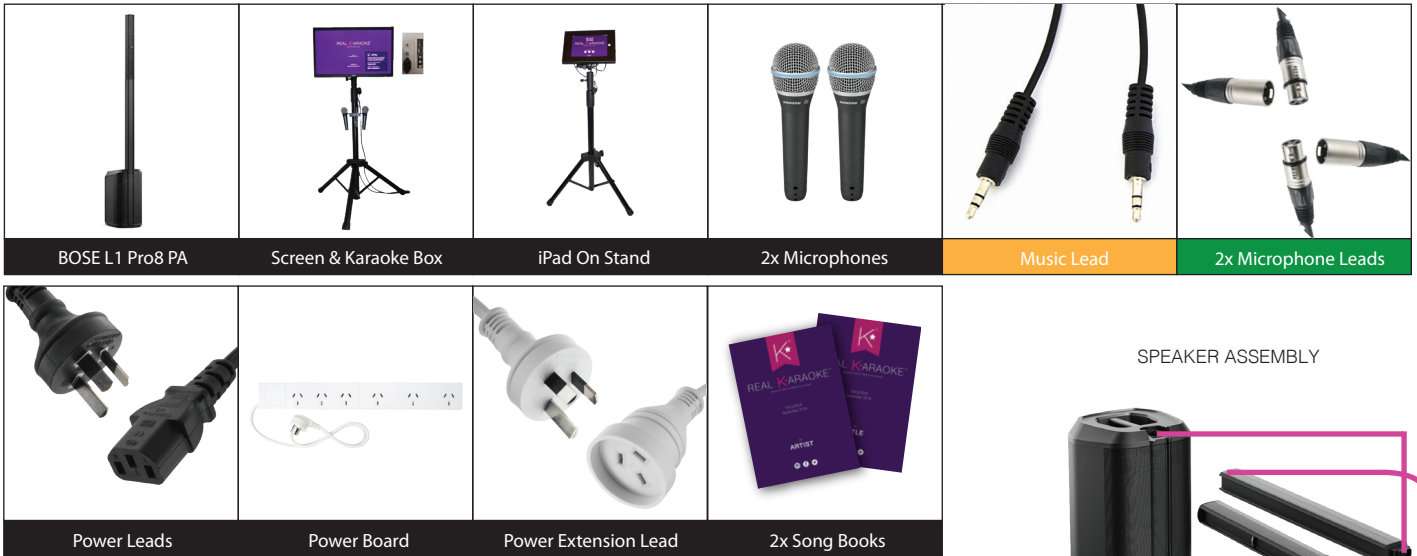

Australian Karaoke Pty. Ltd.

SETUP INSTRUCTIONS

KARAOKE SYSTEM 1

iPad - BOSE L1 PRO8 - TV - WIRED MICROPHONES

FOR ASSISTANCE CALL 03 95434106

CONTENTS

SETUP INSTRUCTIONS

NOTES:

Make sure the airplay button on the iPad remains **GREEN**.
If it is purple, tap it and select **REAL KARAOKE**.